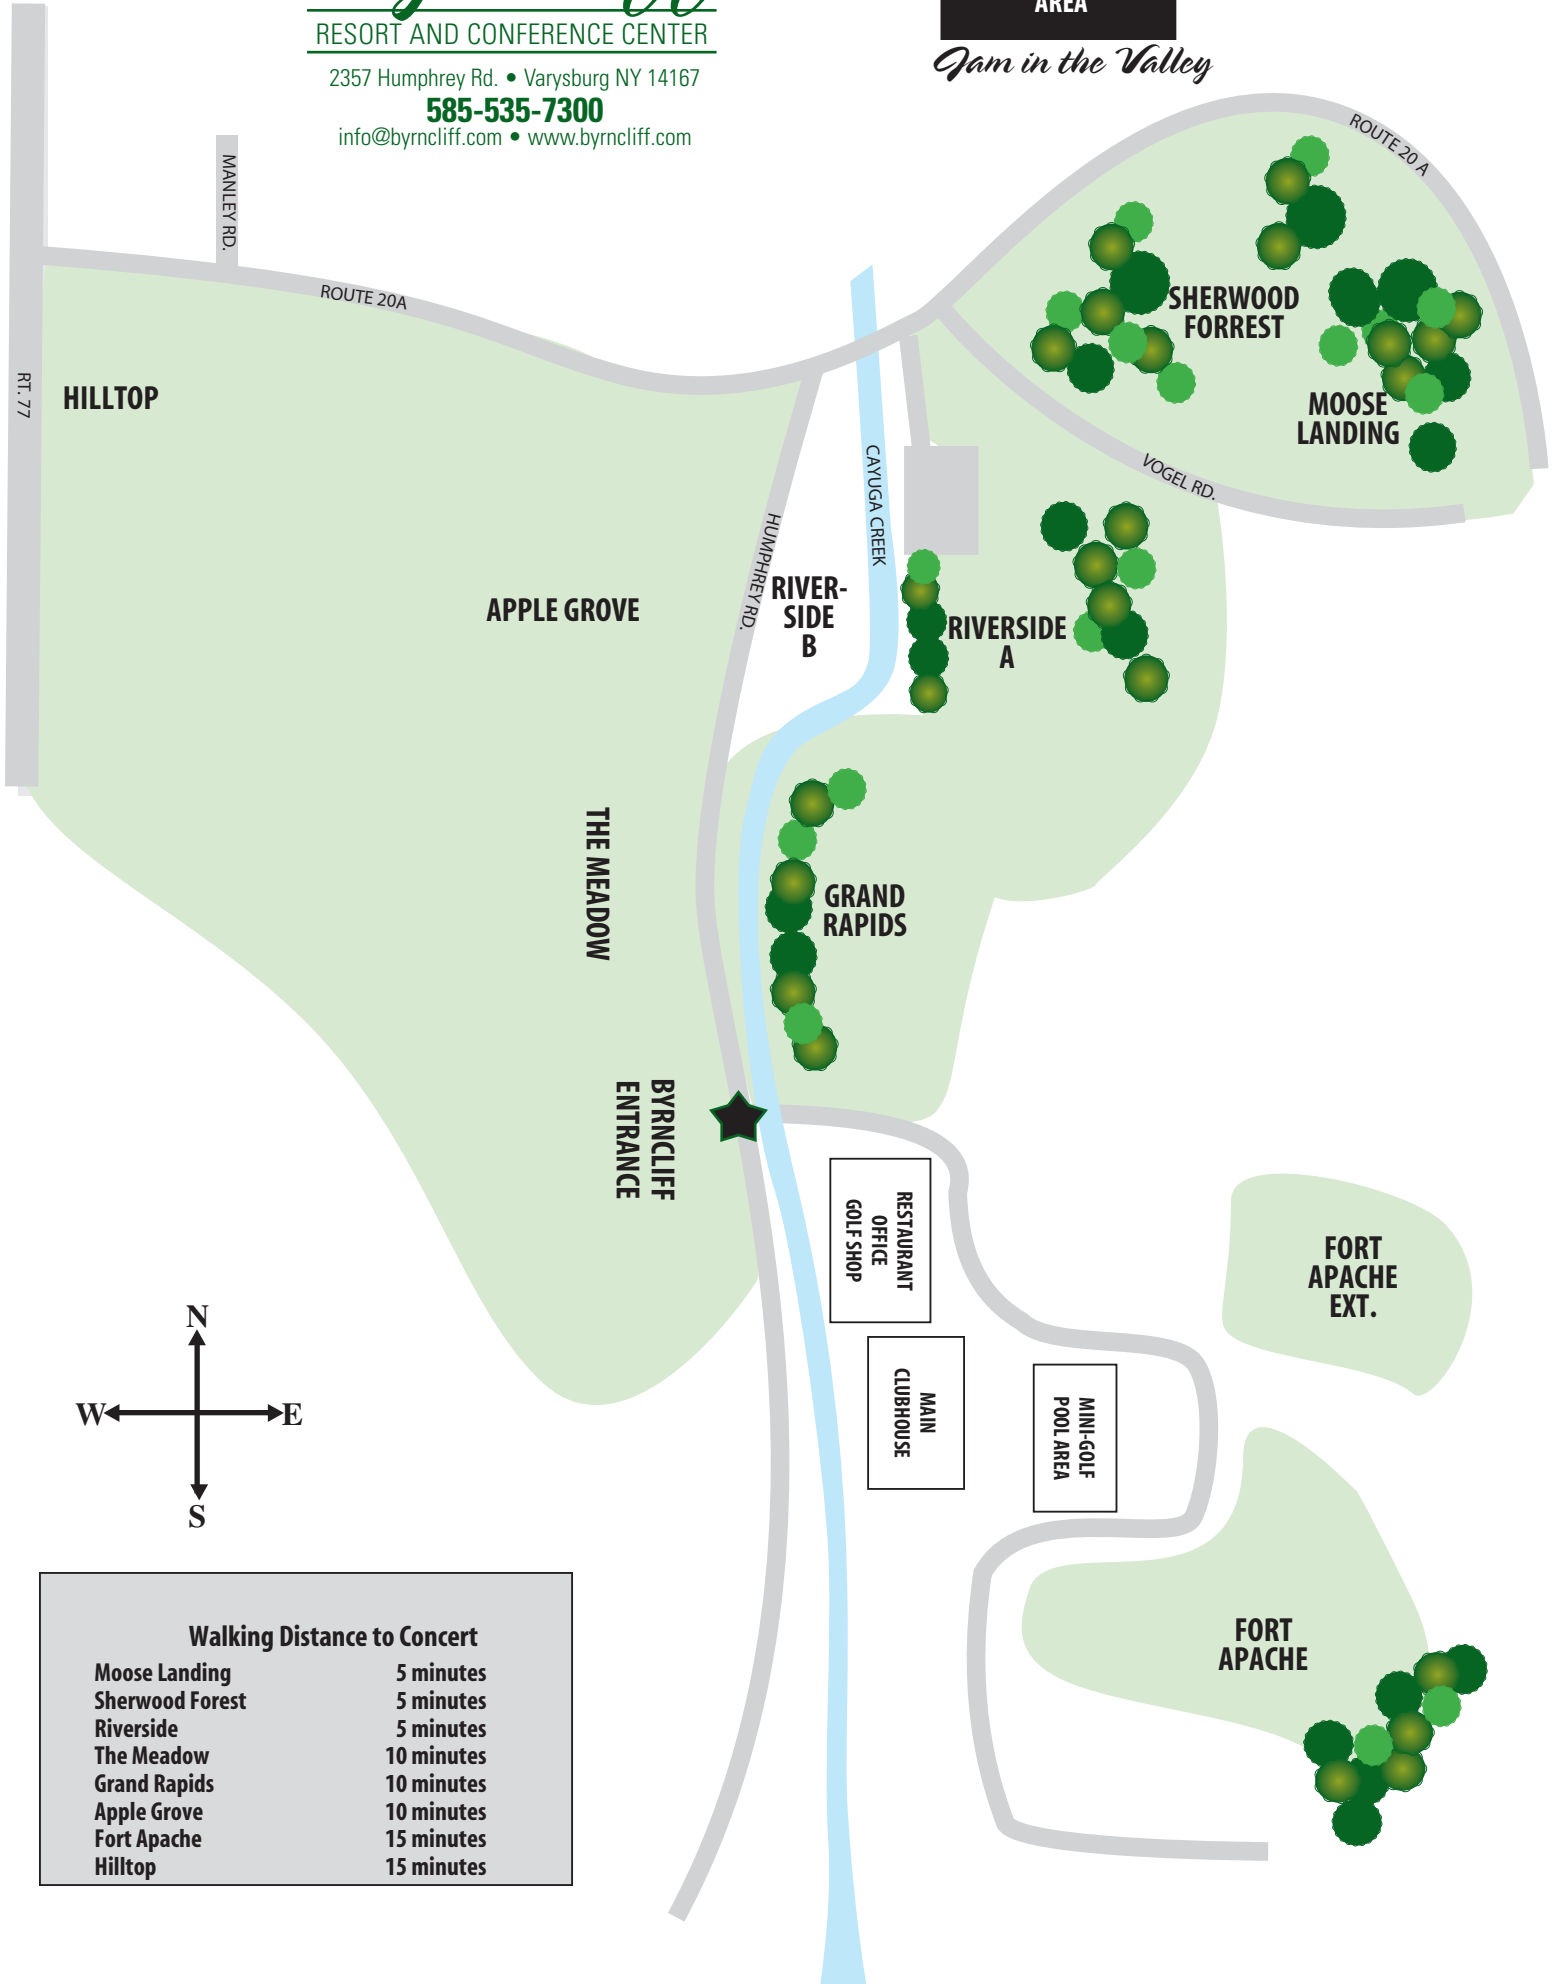

Byrncliff

RESORT AND CONFERENCE CENTER

2357 Humphrey Rd. • Varysburg NY 14167

585-535-7300

info@byrncliff.com • www.byrncliff.com

CONCERT
AREA

Jam in the Valley

Walking Distance to Concert

| | |
|-----------------|------------|
| Moose Landing | 5 minutes |
| Sherwood Forest | 5 minutes |
| Riverside | 5 minutes |
| The Meadow | 10 minutes |
| Grand Rapids | 10 minutes |
| Apple Grove | 10 minutes |
| Fort Apache | 15 minutes |
| Hilltop | 15 minutes |